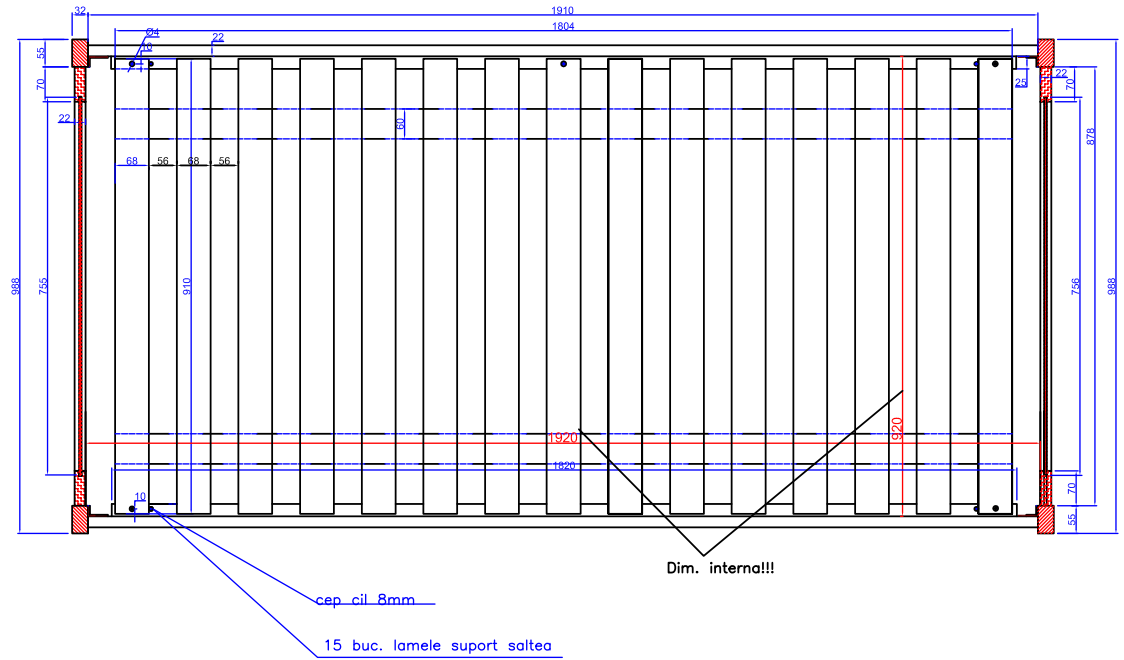

tesitura 1,5*1,5 mm la lonjeroane

Product name: 3'0" BED FRAME

Collection: ASHWELL