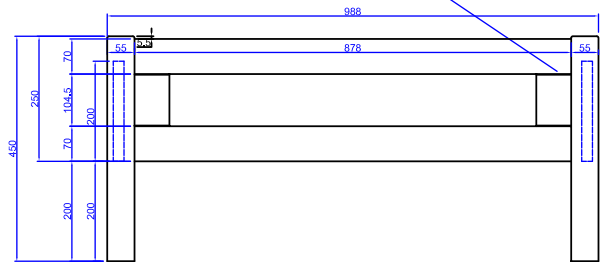

tesitura 1,5*1,5 mm la lonjeroane

Product name: 3'0" BED FRAME

Collection: ASHWELL