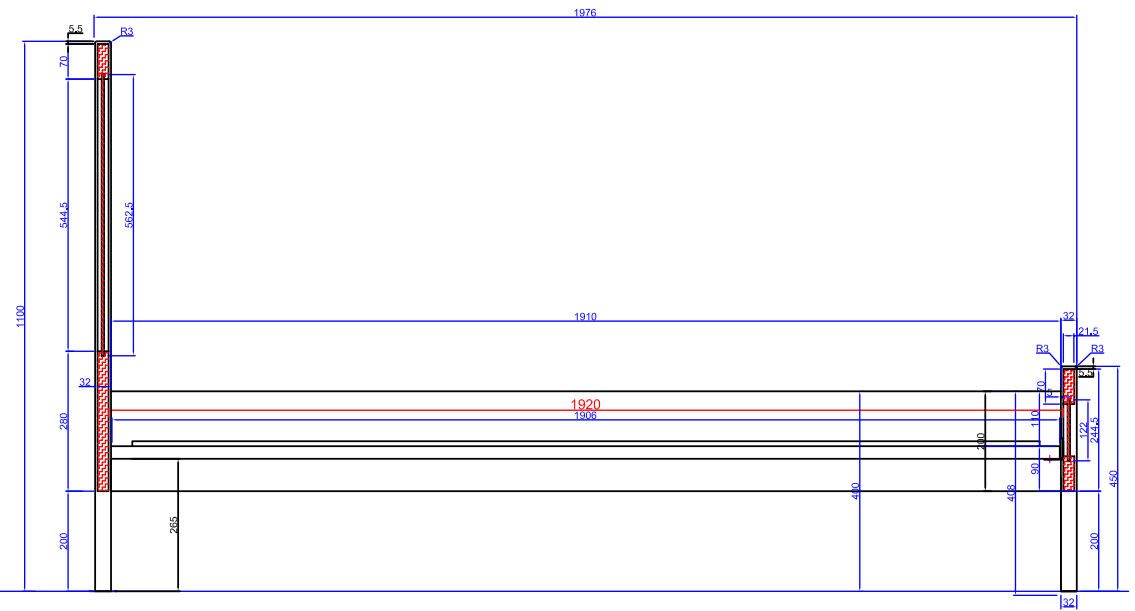

tesitura 1,5*1,5 mm la lonjeroane

Product name: 3'0" BED FRAME

Collection: ASHWELL